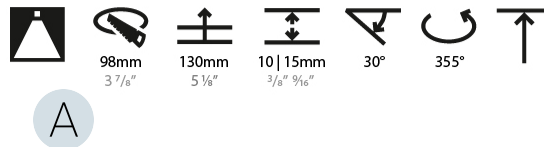

BIONIQ ROUND PINHOLE RECESSED

A35545- _____ - _____

base number   Finishes (Diamond)   Reflector Options

1. To build a product code in our configurator select the specify button on the base model # product page
2. To build a manual product code on this datasheet choose from the options listed below in blue font and add the suffix to the base model #

GENERAL

Series: Bioniq
Subseries: Bioniq Round Pinhole
Brand: Prolicht
Division: Architectural
Mounting Type: Recessed
Mounting Location: Ceiling
Subcategory: Downlight

PHYSICAL

Shape: Round
Diameter (mm): 107
Diameter (in): 4 3/16
Height (mm): 112
Height (in): 4 7/16
Ceiling Thickness (mm): 10 / 12.5 / 15
Ceiling Thickness (in): 3/8 or 1/2 or 9/16
Min. Recessing Depth (mm): 130
Min. Recessing Depth (in): 5 1/8
Light Distribution: Adjustable / Downlight
Weight (kg): 0.456
Weight (lbs): 1
Fixture Finish: SSR / BKV / CWI / CRY / HAB / UFT / ITA / RUA / FTG / MYG / LOD / PUS / FRO / FUP / KIA / POP / BLS / SPG / MEY / GOH / GUM / CHC / COM / ABZ / JAG / OBR / MOS / ROR
Fixture Material: Aluminum Die Cast
Cut-out Measurements: 98mm / 3 7/8"

ELECTRICAL

Lamp Type: LED (Zhaga Standard)
Total Output Wattage (W): 15
Dimming: Dali Dimming
Driver Included: No
Driver Location: Recessed Housing
Driver Type: Constant Current - 120Vac
Housing: See components
Input Voltage (V): 120
Constant Current (MA): 350

LED

Number of LEDs: 1
Color Temperature (°K): Warm Dim
Max. Delivered Lumen (lm): 760
Nominal Lumen (lm): 1140
CRI: >90 CRI
Lamp Life (hrs): 50000

OPTICAL

Reflector: 20 / 40 / 60
Adjustability: Rotational 355°, Tilt 30°

RATINGS AND CERTIFICATIONS

Certified By: Certified for North American Standards
IP rating: IP20

PROJECT
TYPE
SPECIFIER
QUANTITY
DATE

112mm 4 7/16"